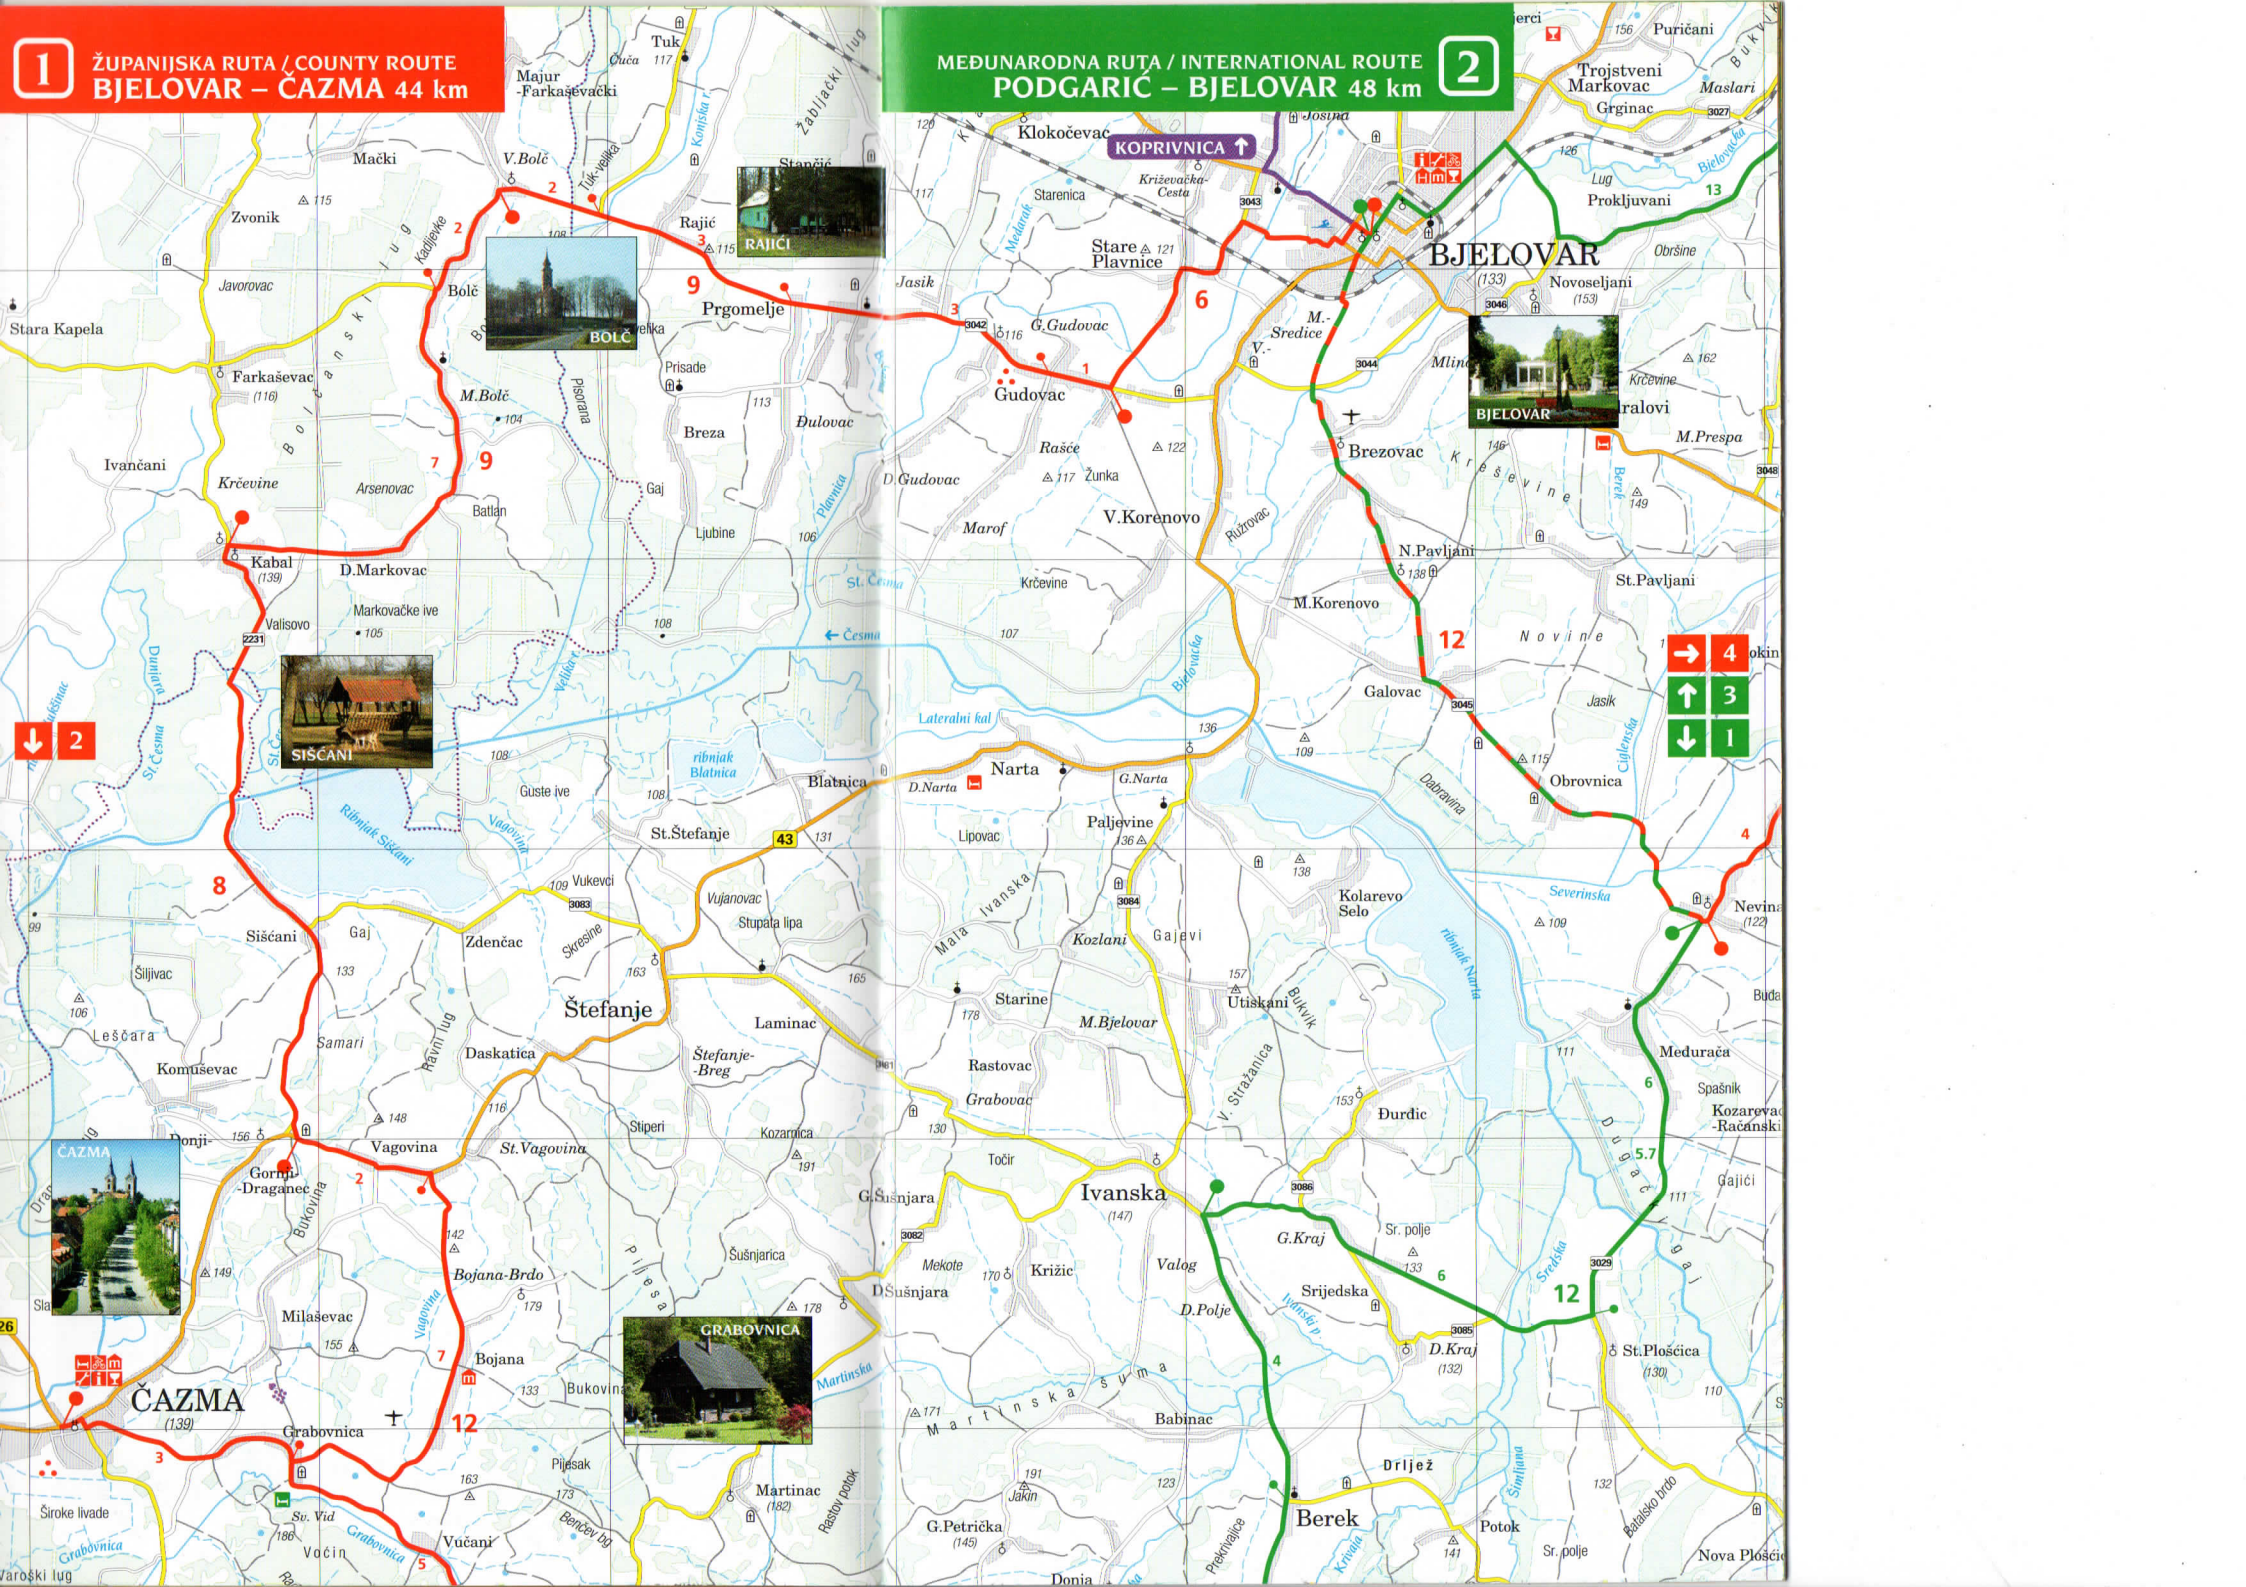

1 ŽUPANIJSKA RUTA / COUNTY ROUTE
BJELOVAR – ČAZMA 44 km

2 MEĐUNARODNA RUTA / INTERNATIONAL ROUTE
PODGARIĆ – BJELOVAR 48 km

Legend for route directions:

- 1 → (Right)
- 2 ↓ (Down)
- 3 ↑ (Up)
- 4 ← (Left)